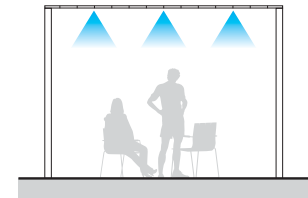

Lighting can be fitted into the outer frame creating an intimate atmosphere and a reason for guests to stay a little longer.

Drop Down Screens for Wind Protection

Extra wind protection or privacy from neighbours can be created with the use of drop down screens, whilst still retaining your view and access to natural light. With the addition of a wind sensor the screens can put themselves away in adverse weather conditions.