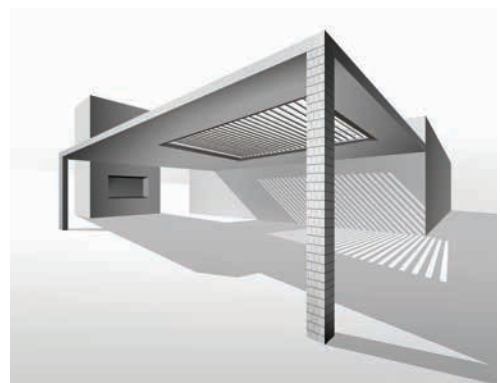

Integrated Series

HOMEPLUS Integrated Outdoor Living Systems are custom made to blend beautifully with your home, or architecturally designed as part of a renovation or a new build.

With the louvres orientated to suit, Integrated Outdoor Living Systems transform your deck and patio areas, while still retaining your views and sense of outdoor space.

Options include a rain and sun sensor, along with lighting that can be integrated and controlled at the touch of a button.