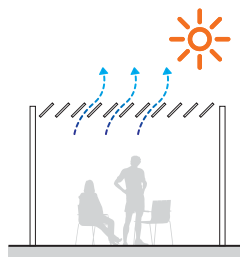

■ Available □ Unavailable

- 1 Other roof options available on request
- 2 See also Wind Zone constraints – contact your HomePlus Outdoor Living Systems dealer
- 3 For warranty terms and conditions see www.homeplus.co.nz/warranty

Six Controllable Features

Rain Protection

When closed the roof protects you and your furniture from passing showers.

Ventilation

Allow air to flow - preventing heat build-up and the "glass house effect" of a conservatory.