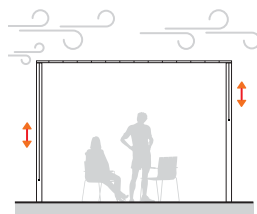

Wind Control

Drop screens down to provide some shelter from prevailing winds.