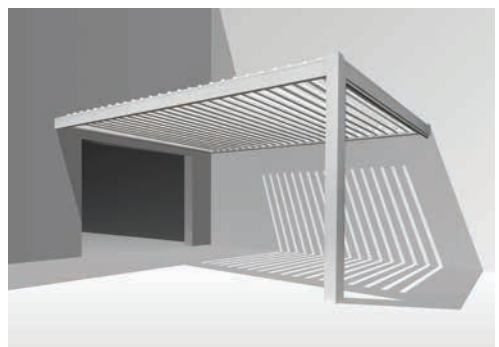

*Light needs shade
to shine!*

Light control is available at the touch of a button. The automated louvres can be adjusted throughout a full 90 degrees motion, to control light and provide shade not only under the roof, but also for adjacent rooms.

Extra wind protection or privacy from neighbours can be created with the use of drop down screens. On sunny days these can be raised automatically so that the existing character of your patio, or deck remains.