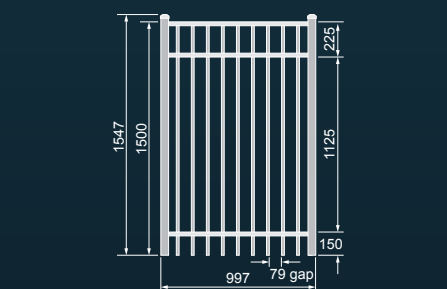

ARROWHEADS & CONTEMPORARY GATES

GATE SPECIFICATIONS

STANDARD GATE HEIGHTS

1200mm, or 1500mm

CUSTOM HEIGHTS

900mm, 1350mm & 1800mm

STANDARD GATE WIDTH

997mm

RECOMMENDED MAXIMUM GATE WIDTHS

- Single gate 1500mm - with arrowhead 1200mm
- Double gate 3000mm - with arrowhead 2400mm

CONTEMPORARY GATES

Standard gates manufactured to match the Contemporary fence range. Arrowhead gates custom made to order.

DESIGNS

RESIDENTIAL AND POOL STANDARD FENCE PANELS

RESIDENTIAL AND POOL STANDARD GATE PANELS

JGF/GP15

PARK & SCHOOL CARE, COMMERCIAL STANDARD FENCE PANELS

Available from:

Authorised Dealer

WWW.SANCTUARYFENCESANDGATES.CO.NZ

To guarantee customer satisfaction and ensure a high standard of quality, Sanctuary Contemporary Fencing Systems are only available from the most highly qualified tradesman. Our team of professionals will help you to customise your new fence and/or gate, with an onsite consultation that includes a free measure and quote. You can refer to the address here and be confident that you will have a service that matches the Sanctuary product quality.

*For warranty terms & conditions see www.sanctuaryfencesandgates.co.nz

SANCTUARY
FENCES AND GATES

CONTEMPORARY FENCE & GATE SYSTEMS

SANCTUARY
FENCES AND GATES

www.sanctuaryfencesandgates.co.nz

JBR/CONTENCE/24

STANDARD GATE