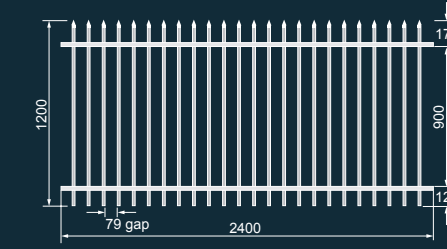

JGF/FP12AH