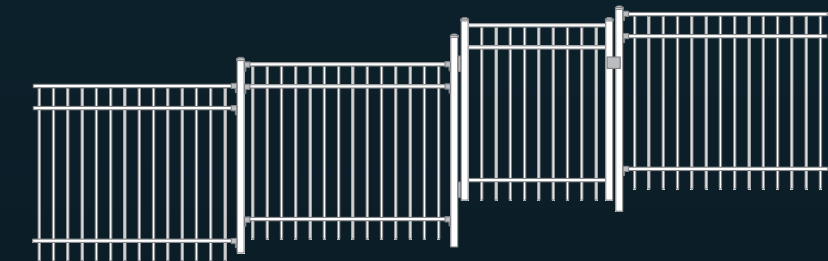

STANDARD GATE

CONTEMPORARY FENCING

RAKED FENCE & MATCHING GATE

CONTEMPORARY STANDARD & STEPPED POOL FENCING

STANDARD FENCE

RAKED FENCE

STEPPED FENCE

STANDARD FENCE

Available in 5 different panel heights, with options for Arrowheads and matching gates.

RAKED FENCE

Only available in 1200mm high panels, 500mm rise over 2400mm width (maximum) = 12° adjustment (maximum)

STEPPED FENCE

Panels can be stepped to match sloping ground. Swimming pools* higher panels may be needed to comply with pool fencing regulations.

*1000mm and 1200mm stepped panels not suitable pool fencing.