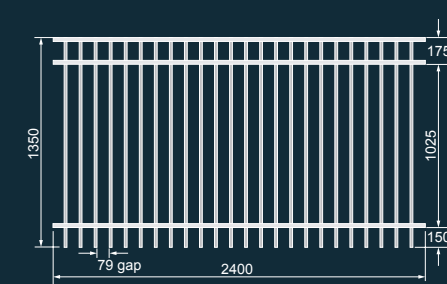

ARROWHEADS & CONTEMPORARY GATES

GATE SPECIFICATIONS

STANDARD GATE HEIGHTS

1200mm, or 1500mm

CUSTOM HEIGHTS

900mm, 1350mm & 1800mm

STANDARD GATE WIDTH

997mm

RECOMMENDED MAXIMUM GATE WIDTHS

- Single gate 1500mm - with arrowhead 1200mm
- Double gate 3000mm - with arrowhead 2400mm

CONTEMPORARY GATES

Standard gates manufactured to match the Contemporary fence range. Arrowhead gates custom made to order.

DESIGNS

RESIDENTIAL AND POOL STANDARD FENCE PANELS

JGF/FP135

RESIDENTIAL AND POOL STANDARD GATE PANELS

PARK & SCHOOL CARE, COMMERCIAL STANDARD FENCE PANELS

Available from:

Authorised Dealer

WWW.SANCTUARYFENCESANDGATES.CO.NZ

To guarantee customer satisfaction and ensure a high standard of quality, Sanctuary Contemporary Fencing Systems are only available from the most highly qualified tradesman. Our team of professionals will help you to customise your new fence and/or gate, with an onsite consultation that includes a free measure and quote. You can refer to the address here and be confident that you will have a service that matches the Sanctuary product quality.

*For warranty terms & conditions see www.sanctuaryfencesandgates.co.nz

SANCTUARY
FENCES AND GATES

CONTEMPORARY FENCE & GATE SYSTEMS

SANCTUARY
FENCES AND GATES

www.sanctuaryfencesandgates.co.nz

JBR/CONTENCE/24

STANDARD GATE