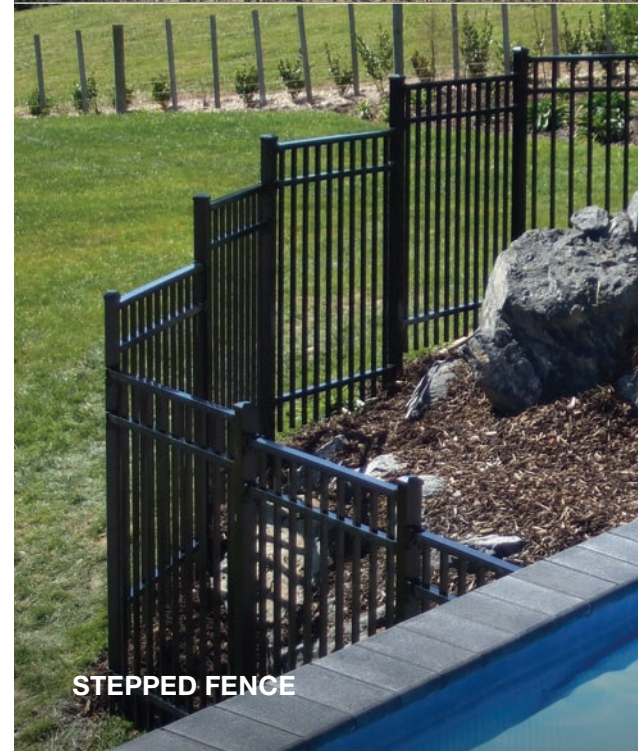

STANDARD GATE

CONTEMPORARY FENCING

RAKED FENCE & MATCHING GATE

CONTEMPORARY STANDARD & STEPPED POOL FENCING

STANDARD FENCE

RAKED FENCE

STEPPED FENCE

STANDARD FENCE

Available in 5 different panel heights, with options for Arrowheads and matching gates.

RAKED FENCE

Only available in 1200mm high panels, 500mm rise over 2400mm width (maximum) = 12° adjustment (maximum)

STEPPED FENCE

Panels can be stepped to match sloping ground. Swimming pools* higher panels may be needed to comply with pool fencing regulations.

*1000mm and 1200mm stepped panels not suitable pool fencing.