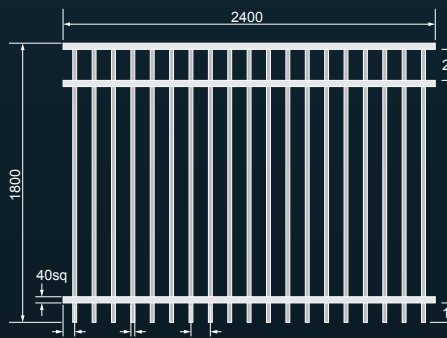

JGF/FPS18
Park and School Care