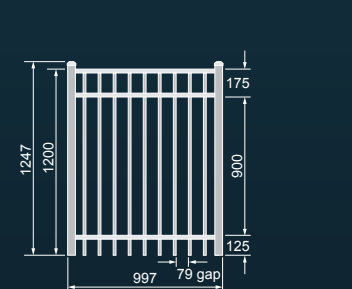

RESIDENTIAL AND POOL STANDARD GATE PANELS

JGF/GP12