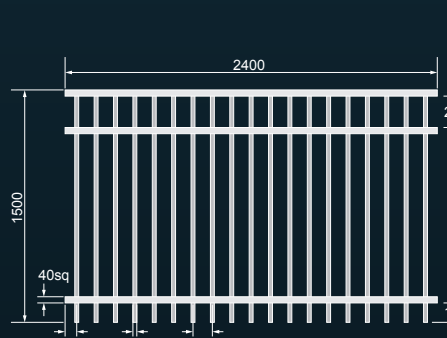

PARK & SCHOOL CARE, COMMERCIAL STANDARD FENCE PANELS

JGF/FPS15
Park and School Care