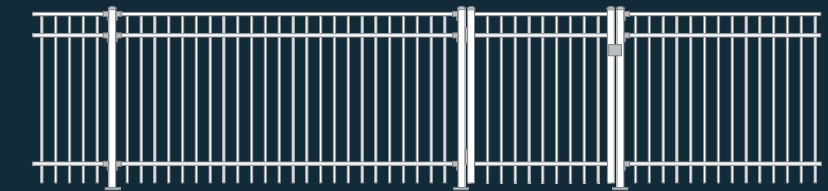

STANDARD GATE

CONTEMPORARY FENCING

RAKED FENCE & MATCHING GATE

CONTEMPORARY STANDARD & STEPPED POOL FENCING

STANDARD FENCE

RAKED FENCE

STEPPED FENCE

STANDARD FENCE

Available in 5 different panel heights, with options for Arrowheads and matching gates.

RAKED FENCE

Only available in 1200mm high panels, 500mm rise over 2400mm width (maximum) = 12° adjustment (maximum)

STEPPED FENCE

Panels can be stepped to match sloping ground. Swimming pools* higher panels may be needed to comply with pool fencing regulations.

*1000mm and 1200mm stepped panels not suitable pool fencing.