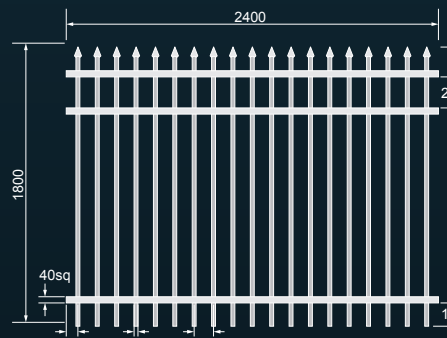

JGF/FPC18
Commercial Arrowhead

Available from:

Authorised Dealer

WWW.SANCTUARYFENCESANDGATES.CO.NZ

To guarantee customer satisfaction and ensure a high standard of quality, Sanctuary Contemporary Fencing Systems are only available from the most highly qualified tradesman. Our team of professionals will help you to customise your new fence and/or gate, with an onsite consultation that includes a free measure and quote. You can refer to the address here and be confident that you will have a service that matches the Sanctuary product quality.

*For warranty terms & conditions see www.sanctuaryfencesandgates.co.nz

SANCTUARY
FENCES AND GATES