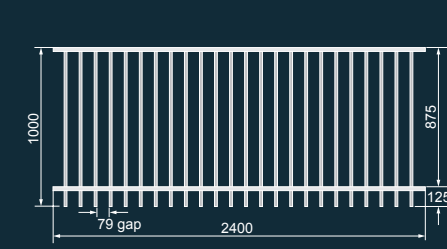

DESIGNS

RESIDENTIAL AND POOL STANDARD FENCE PANELS

JGF/FP10
(Not Suitable as Pool Fencing)