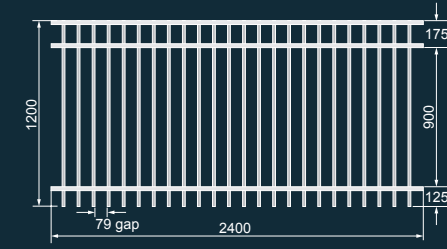

JGF/FP12 and JGF/FP12R
(Racking)