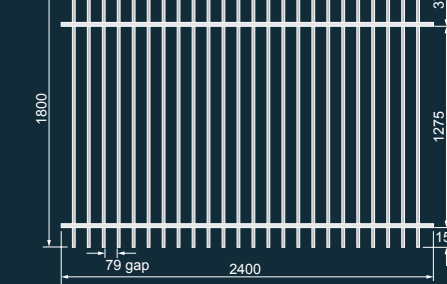

ARROWHEADS & CONTEMPORARY GATES

GATE SPECIFICATIONS

STANDARD GATE HEIGHTS

1200mm, or 1500mm

CUSTOM HEIGHTS

900mm, 1350mm & 1800mm

STANDARD GATE WIDTH

997mm

RECOMMENDED MAXIMUM GATE WIDTHS

- Single gate 1500mm - with arrowhead 1200mm
- Double gate 3000mm - with arrowhead 2400mm

CONTEMPORARY GATES

Standard gates manufactured to match the Contemporary fence range. Arrowhead gates custom made to order.

DESIGNS

RESIDENTIAL AND POOL STANDARD FENCE PANELS

JGF/FP18

RESIDENTIAL AND POOL STANDARD GATE PANELS

PARK & SCHOOL CARE, COMMERCIAL STANDARD FENCE PANELS

Available from:

Authorised Dealer

WWW.SANCTUARYFENCESANDGATES.CO.NZ

To guarantee customer satisfaction and ensure a high standard of quality, Sanctuary Contemporary Fencing Systems are only available from the most highly qualified tradesman. Our team of professionals will help you to customise your new fence and/or gate, with an onsite consultation that includes a free measure and quote. You can refer to the address here and be confident that you will have a service that matches the Sanctuary product quality.

*For warranty terms & conditions see www.sanctuaryfencesandgates.co.nz

SANCTUARY
FENCES AND GATES

CONTEMPORARY FENCE & GATE SYSTEMS

SANCTUARY
FENCES AND GATES

www.sanctuaryfencesandgates.co.nz

JBR/CONTENCE/24

STANDARD GATE