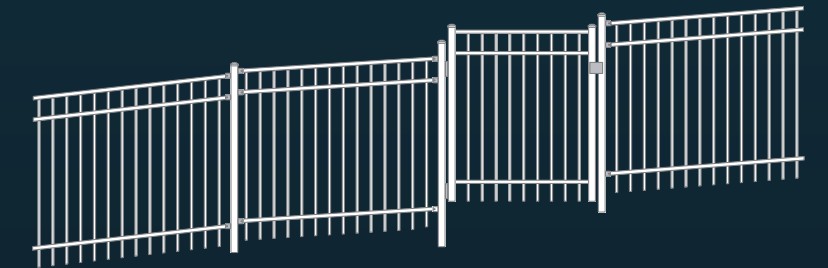

STANDARD GATE

CONTEMPORARY FENCING

RAKED FENCE & MATCHING GATE

CONTEMPORARY STANDARD & STEPPED POOL FENCING

STANDARD FENCE

RAKED FENCE

STEPPED FENCE

STANDARD FENCE

Available in 5 different panel heights, with options for Arrowheads and matching gates.

RAKED FENCE

Only available in 1200mm high panels, 500mm rise over 2400mm width (maximum) = 12° adjustment (maximum)

STEPPED FENCE

Panels can be stepped to match sloping ground. Swimming pools* higher panels may be needed to comply with pool fencing regulations.

*1000mm and 1200mm stepped panels not suitable pool fencing.