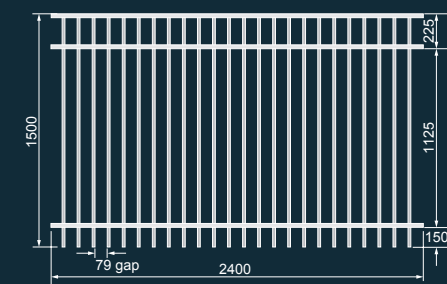

ARROWHEADS & CONTEMPORARY GATES

GATE SPECIFICATIONS

STANDARD GATE HEIGHTS

1200mm, or 1500mm

CUSTOM HEIGHTS

900mm, 1350mm & 1800mm

STANDARD GATE WIDTH

997mm

RECOMMENDED MAXIMUM GATE WIDTHS

- Single gate 1500mm - with arrowhead 1200mm
- Double gate 3000mm - with arrowhead 2400mm

CONTEMPORARY GATES

Standard gates manufactured to match the Contemporary fence range. Arrowhead gates custom made to order.

DESIGNS

RESIDENTIAL AND POOL STANDARD FENCE PANELS

JGF/FP15

RESIDENTIAL AND POOL STANDARD GATE PANELS

PARK & SCHOOL CARE, COMMERCIAL STANDARD FENCE PANELS

Available from:

Authorised Dealer

WWW.SANCTUARYFENCESANDGATES.CO.NZ

To guarantee customer satisfaction and ensure a high standard of quality, Sanctuary Contemporary Fencing Systems are only available from the most highly qualified tradesman. Our team of professionals will help you to customise your new fence and/or gate, with an onsite consultation that includes a free measure and quote. You can refer to the address here and be confident that you will have a service that matches the Sanctuary product quality.

*For warranty terms & conditions see www.sanctuaryfencesandgates.co.nz

SANCTUARY
FENCES AND GATES

CONTEMPORARY FENCE & GATE SYSTEMS

SANCTUARY
FENCES AND GATES

www.sanctuaryfencesandgates.co.nz

JBR/CONTENCE/24

STANDARD GATE